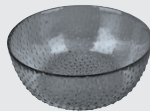

# GLASS BEADS

Combine the glass plates with your RAW stoneware and add depth and beautiful dimensions to your table setting. The RAW Beads glassware is available in different sizes and in both plates, glasses and bowls. Fall in love with the colours Clear and Smoke.

**15067**  
smoke glass  
30 cl

**15064**  
smoke round dish  
34,5 cm

**15063**  
smoke dinner dish  
27 cm

**15060**  
smoke lunch dish  
22,5 cm

**15061**  
smoke icecream plate  
16 x 3,5 cm

**15062**  
smoke bowl  
14 x 6 cm

**15065**  
smoke bowl  
20,5 x 8 cm

**15066**  
smoke bowl  
26,5 x 9 cm

**15087**  
clear glass  
30 cl

**15084**  
clear round dish  
34,5 cm

**15083**  
clear dinner dish  
27 cm

**15080**  
clear lunch dish  
22,5 cm