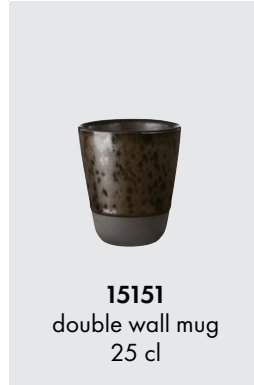

GOOD TO KNOW: handmade original stoneware with scratch-resistant glazing