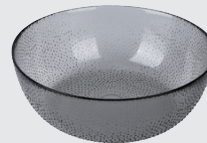

# GLASS BEADS

Combine the glass plates with your RAW stoneware and add depth and beautiful dimensions to your table setting. The RAW Beads glassware is available in different sizes and in both plates, glasses and bowls. Fall in love with the colours Clear and Smoke.

**15067**  
smoke glass  
30 cl

**15064**  
smoke round dish  
34,5 cm

**15063**  
smoke dinner dish  
27 cm

**15060**  
smoke lunch dish  
22,5 cm

**15061**  
smoke icecream plate  
16 x 3,5 cm

**15062**  
smoke bowl  
14 x 6 cm

**15065**  
smoke bowl  
20,5 x 8 cm

**15066**  
smoke bowl  
26,5 x 9 cm

**15087**  
clear glass  
30 cl

**15084**  
clear round dish  
34,5 cm

**15083**  
clear dinner dish  
27 cm

**15080**  
clear lunch dish  
22,5 cm