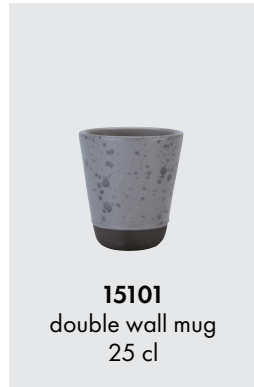

GOOD TO KNOW: handmade original stoneware with scratch-resistant glazing