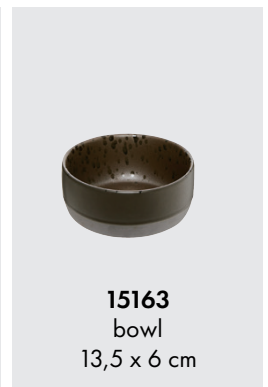

GOOD TO KNOW: handmade original stoneware with scratch-resistant glazing