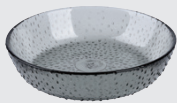

# GLASS BEADS

Combine the glass plates with your RAW stoneware and add depth and beautiful dimensions to your table setting. The RAW Beads glassware is available in different sizes and in both plates, glasses and bowls. Fall in love with the colours Clear and Smoke.

**15067**  
smoke glass  
30 cl

**15064**  
smoke round dish  
34,5 cm

**15063**  
smoke dinner dish  
27 cm

**15060**  
smoke lunch dish  
22,5 cm

**15061**  
smoke icecream plate  
16 x 3,5 cm

**15062**  
smoke bowl  
14 x 6 cm

**15065**  
smoke bowl  
20,5 x 8 cm

**15066**  
smoke bowl  
26,5 x 9 cm

**15087**  
clear glass  
30 cl

**15084**  
clear round dish  
34,5 cm

**15083**  
clear dinner dish  
27 cm

**15080**  
clear lunch dish  
22,5 cm