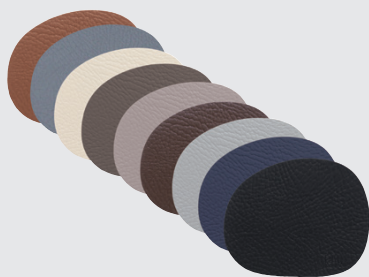

14731
buffalo coaster
95% recycled leather
dark blue
6 pcs - 12,2 x 10 cm

14732
buffalo coaster
95% recycled leather
light grey
6 pcs - 12,2 x 10 cm

14733
buffalo coaster
95% recycled leather
dusty rose
6 pcs - 12,2 x 10 cm

14734
buffalo coaster
95% recycled leather
clay
6 pcs - 12,2 x 10 cm

14735
buffalo coaster
95% recycled leather
warm nude
6 pcs - 12,2 x 10 cm

14736
buffalo coaster
95% recycled leather
cinnamon brown
6 pcs - 12,2 x 10 cm

15485
buffalo coaster
95% recycled leather
black
6 pcs - 12,2 x 10 cm

15661
buffalo coaster
95% recycled leather
grey
6 pcs - 12,2 x 10 cm

15662
buffalo coaster
95% recycled leather
brown
6 pcs - 12,2 x 10 cm