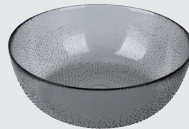

# GLASS BEADS

Combine the glass plates with your RAW stoneware and add depth and beautiful dimensions to your table setting. The RAW Beads glassware is available in different sizes and in both plates, glasses and bowls. Fall in love with the colours Clear and Smoke.

**15067**  
smoke glass  
30 cl

**15064**  
smoke round dish  
34,5 cm

**15063**  
smoke dinner dish  
27 cm

**15060**  
smoke lunch dish  
22,5 cm

**15061**  
smoke icecream plate  
16 x 3,5 cm

**15062**  
smoke bowl  
14 x 6 cm

**15065**  
smoke bowl  
20,5 x 8 cm

**15066**  
smoke bowl  
26,5 x 9 cm

**15087**  
clear glass  
30 cl

**15084**  
clear round dish  
34,5 cm

**15083**  
clear dinner dish  
27 cm

**15080**  
clear lunch dish  
22,5 cm