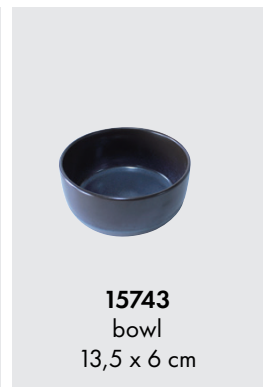

GOOD TO KNOW: handmade original stoneware with scratch-resistant glazing