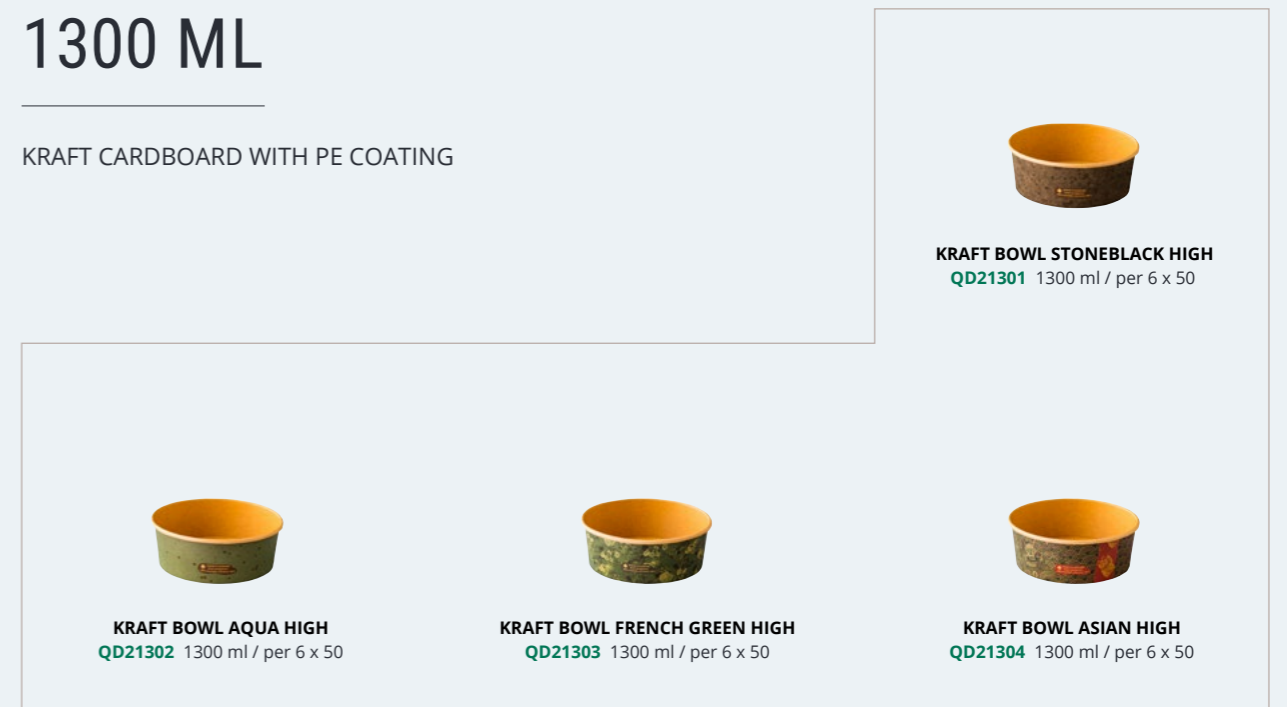

1300 ML

KRAFT CARDBOARD WITH PE COATING

PET LID | COLD DISHES

PAPER LID | HOT AND COLD DISHES

1ST DIVIDER

2ND DIVIDER*

3RD DIVIDER**

*The 2nd divider is always in combination with the 1st divider.
**The 3rd divider is always in combination with the 1st and 2nd divider.

*The 2nd divider is always in combination with the 1st divider.
**The 3rd divider is always in combination with the 1st and 2nd divider.