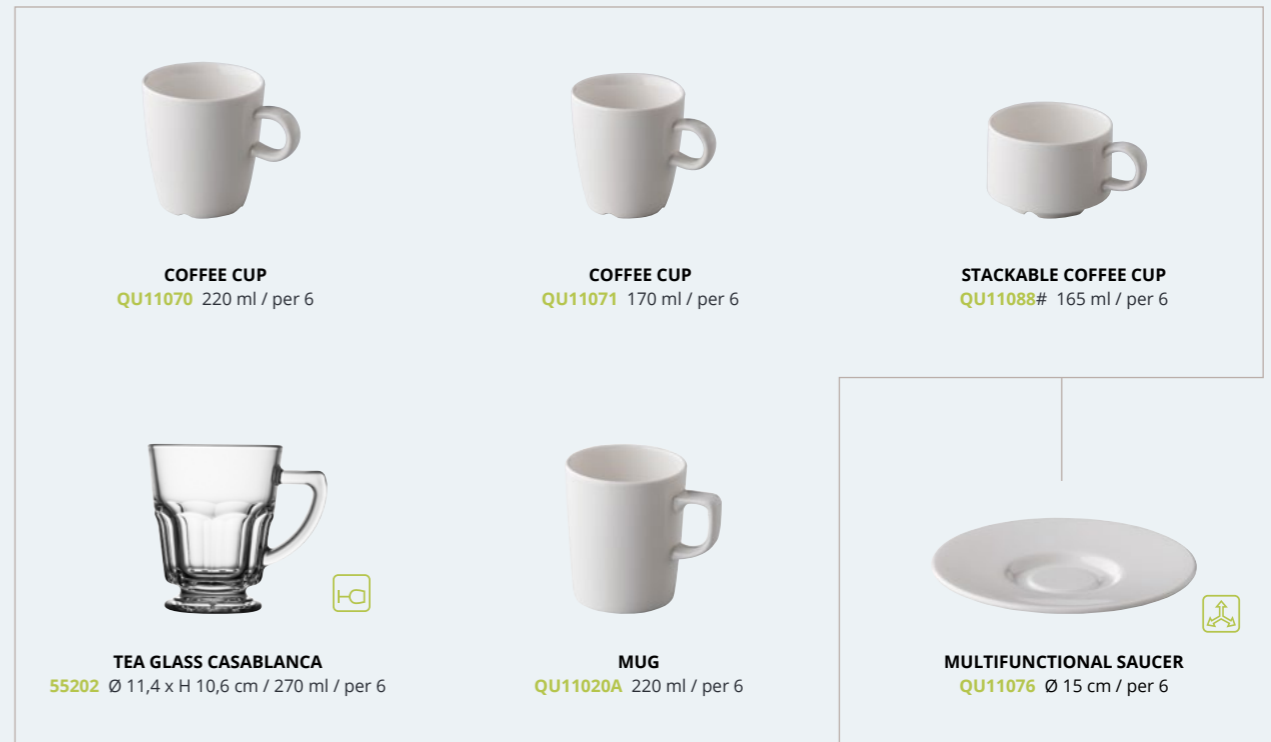

Q FINE CHINA

WHITE TABLEWARE

CLOUD

GOOD VALUE FOR MONEY

This item is no longer available after stock.