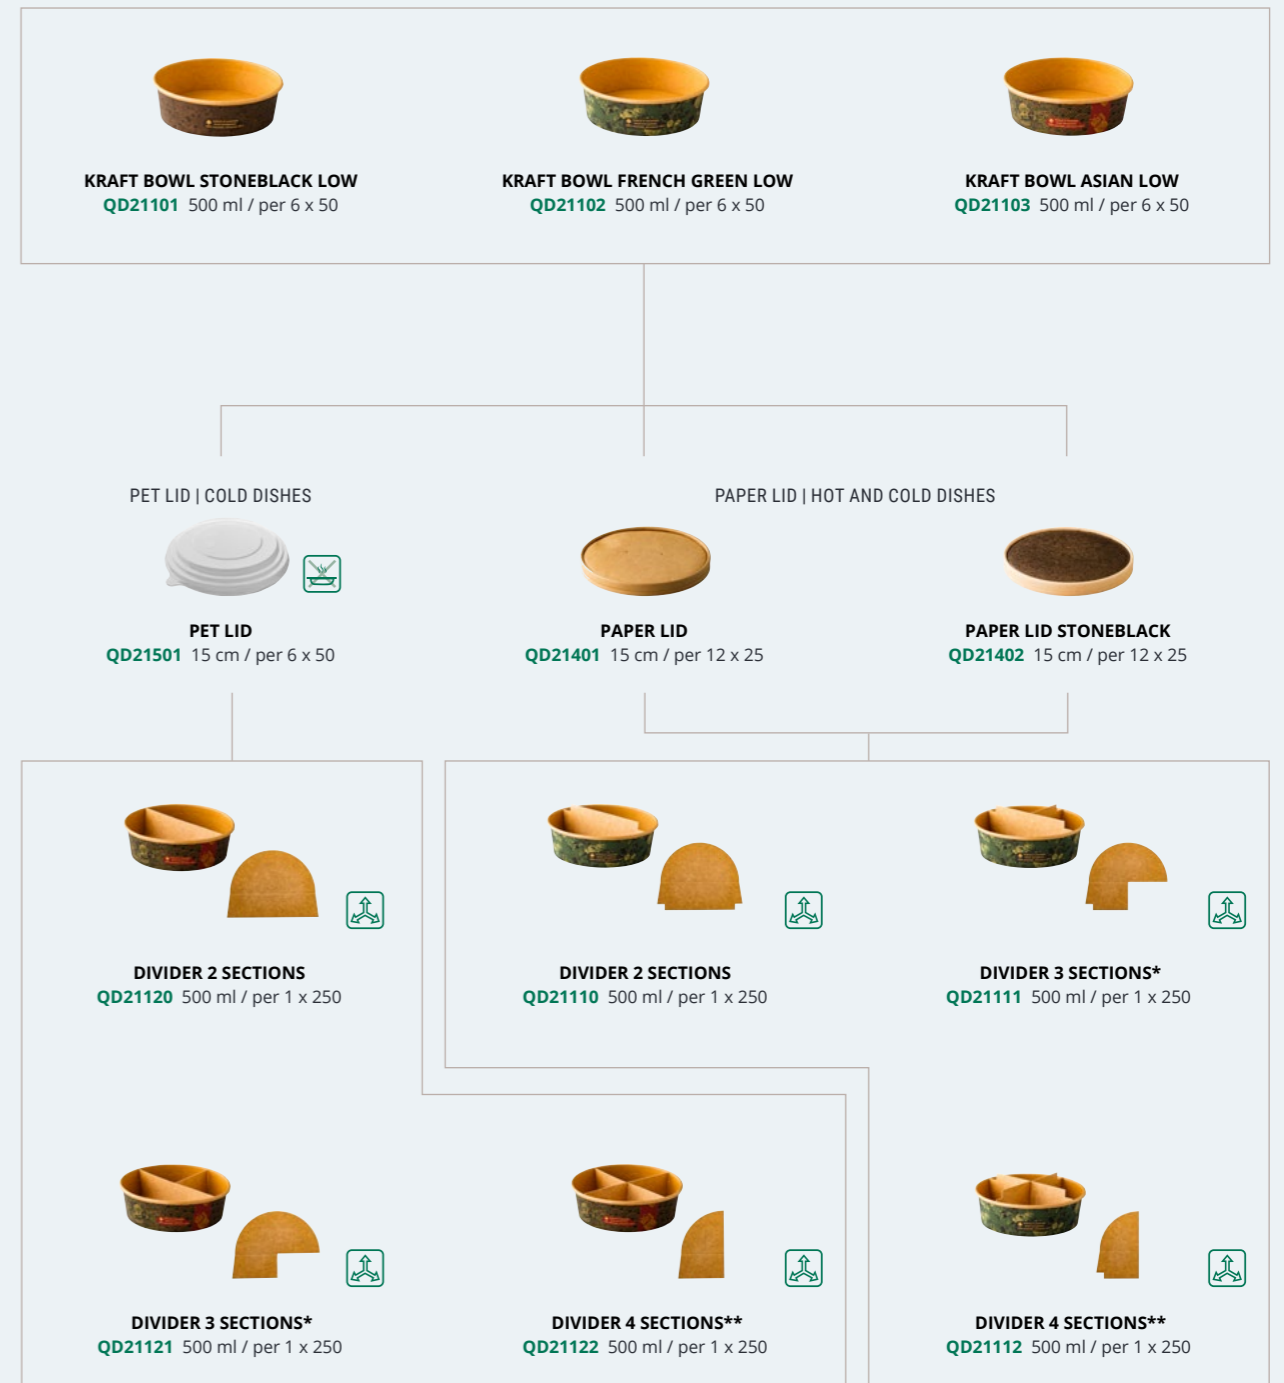

BOWLS
500 ML

BOWLS
500 ML

500 ML

THE COLOURFUL DISPOSABLES GIVE YOU THE RESTAURANT EXPERIENCE AT HOME

SAVE COSTS, VOLUME AND WASTE WITH THE INNOVATIVE DIVIDERS

KRAFT CARDBOARD WITH PE COATING

*The 2nd divider is always in combination with the 1st divider.
**The 3rd divider is always in combination with the 1st and 2nd divider.

TAKEAWAY

TAKEAWAY

The Streetfood Club, Lars Verkroost Photography, The Netherlands