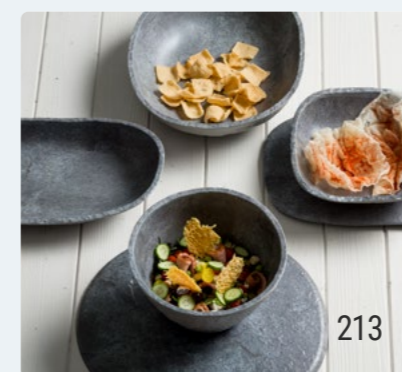

213

MELAMINE
BUFFET 212-217

Cake Plateaus and Covers	212
Cosmos	213
Bowls and Trays	214-215
Gastronorm Containers	216-217