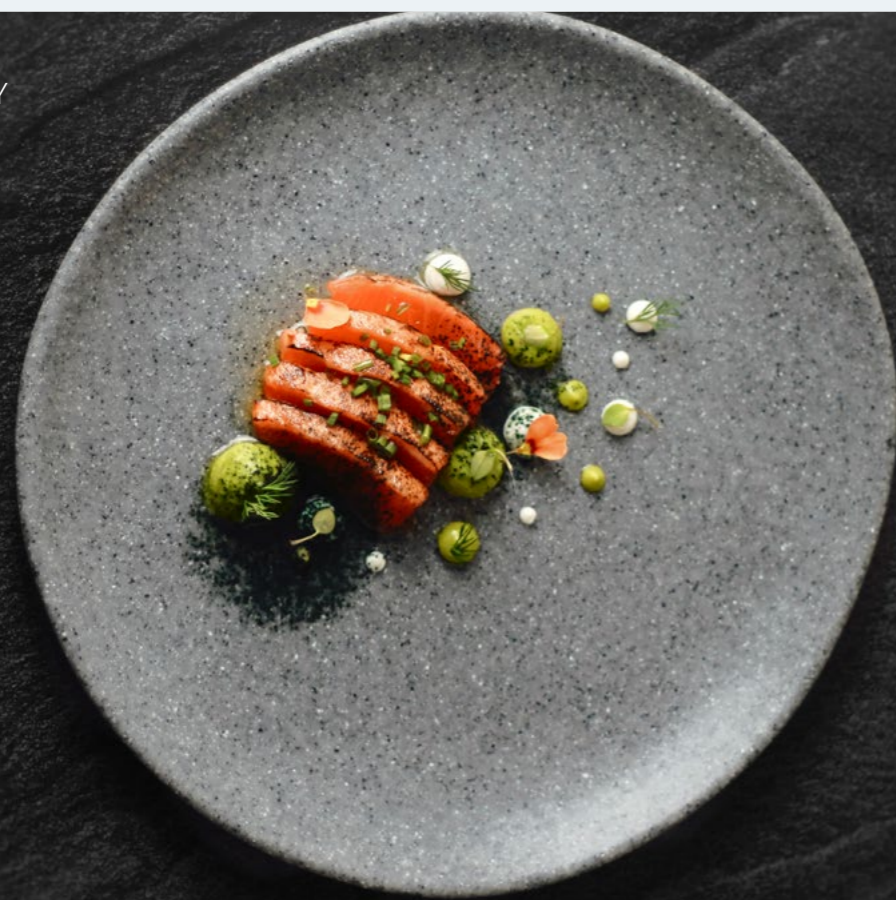

MELAMINE
PEBBLE GREY