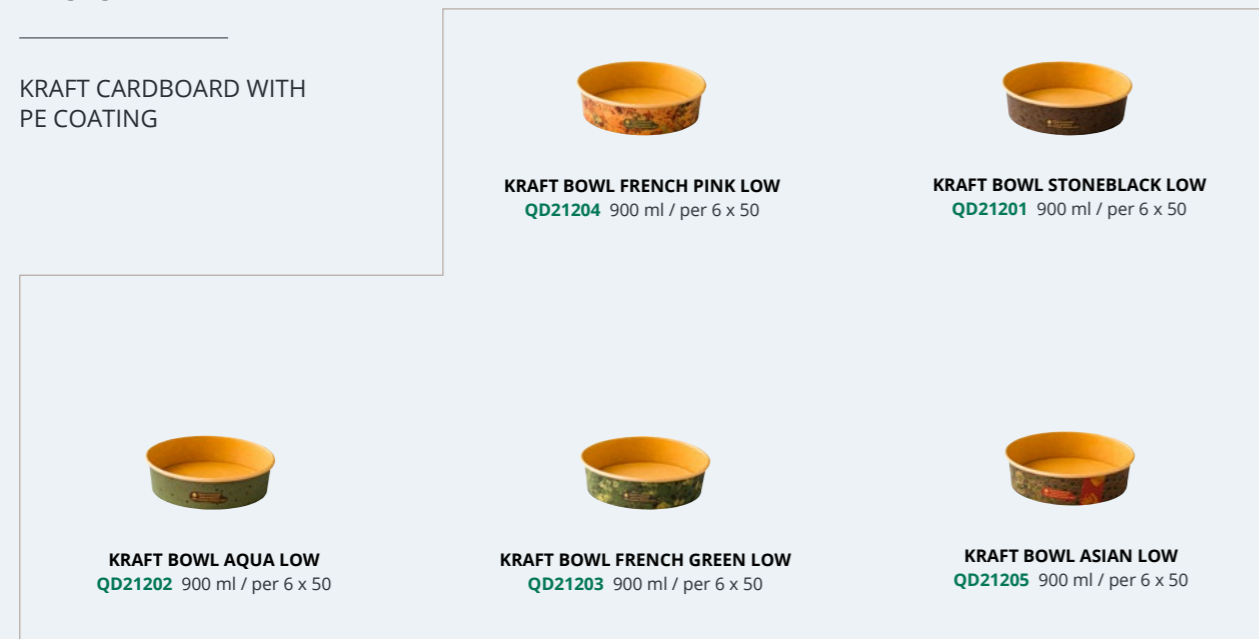

TAKEAWAY

TAKEAWAY

The Streetfood Club, Lars Verkroost Photography, The Netherlands

900 ML

KRAFT CARDBOARD WITH PE COATING

PET LID | COLD DISHES

PAPER LID | HOT AND COLD DISHES

PET LID
QD21502 18,4 cm / per 6 x 50