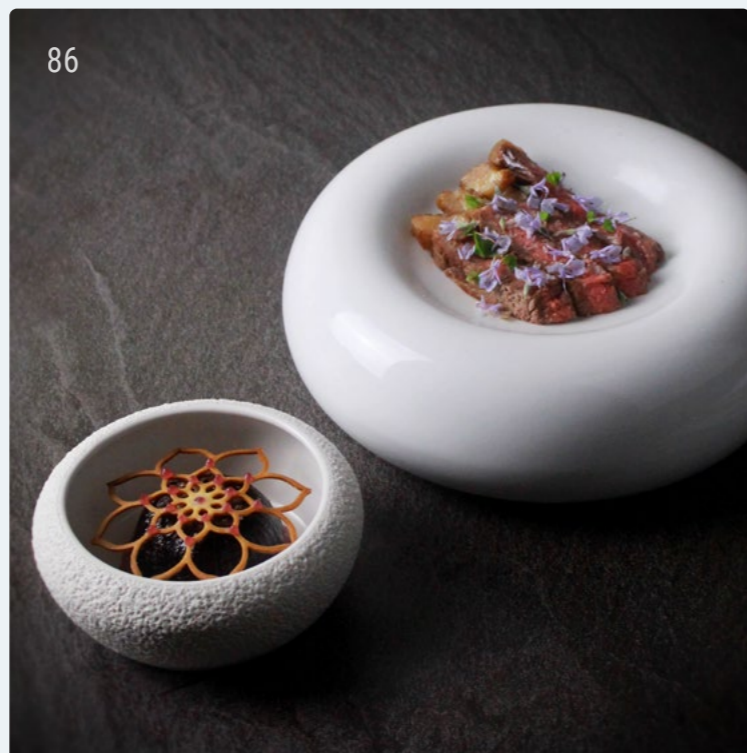

WHITE TABLEWARE