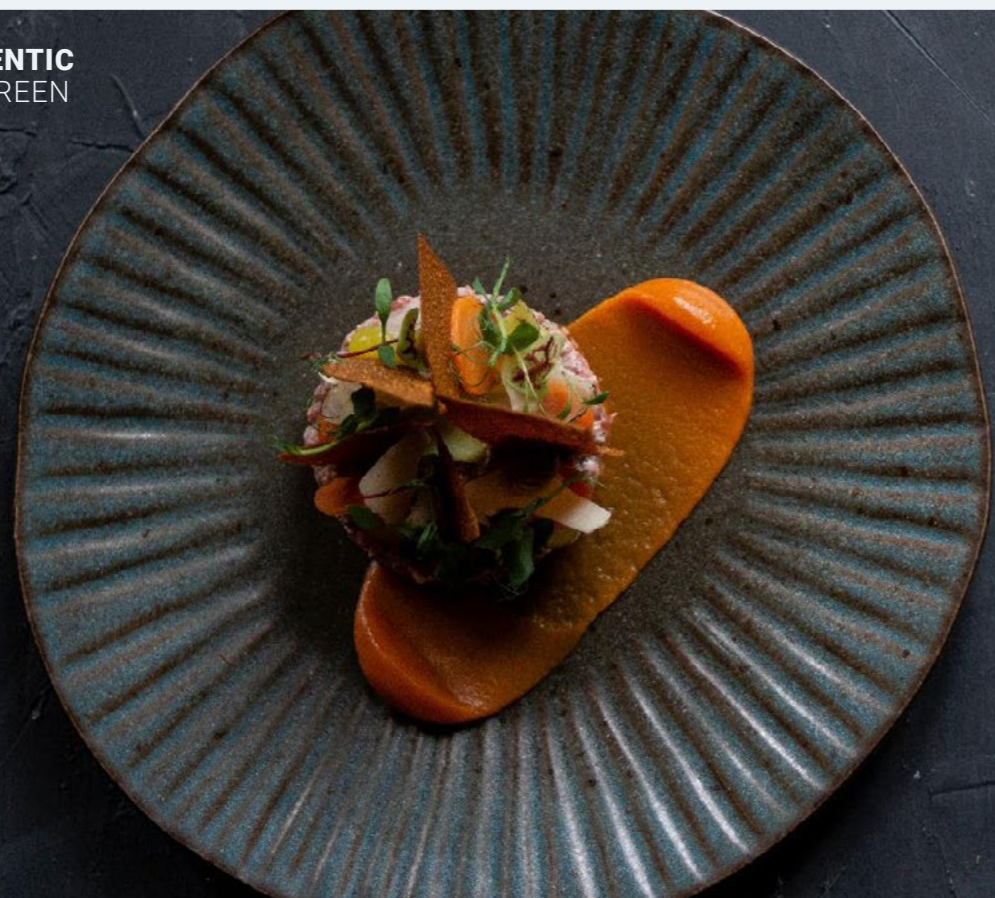

Q AUTHENTIC
STONEGREEN

COLOURED
TABLEWARE