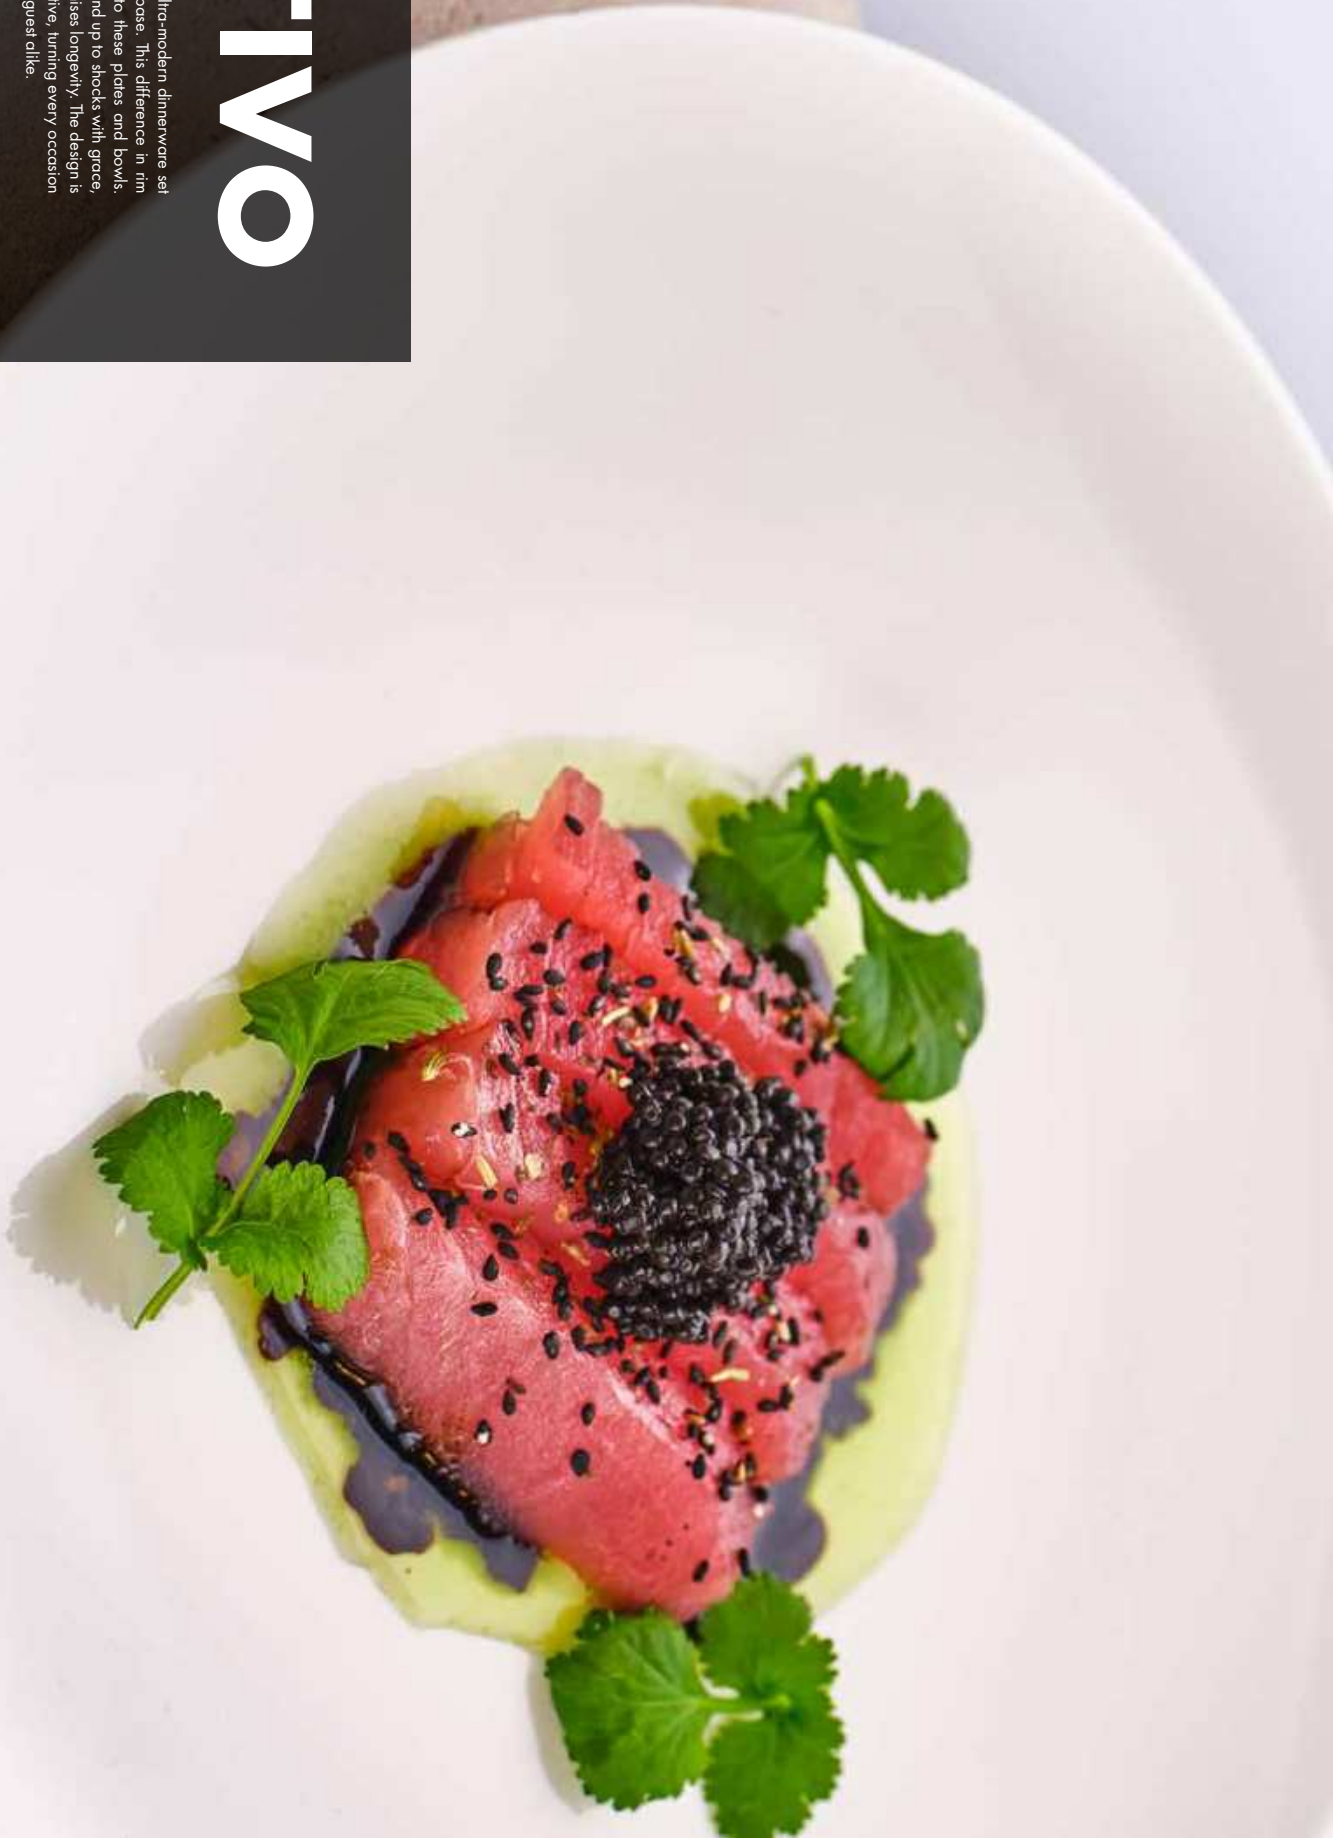

# FESTIVO

The Festivo collection presents an ultra-modern dinnerware set with its unique, partially elevated base. This difference in rim height adds an element of luxury to these plates and bowls. The ivory-colored porcelain can stand up to shocks with grace, making this a durable line that promises longevity. The design is not just exciting but also transformative, turning every occasion into a celebration for both host and guest alike.