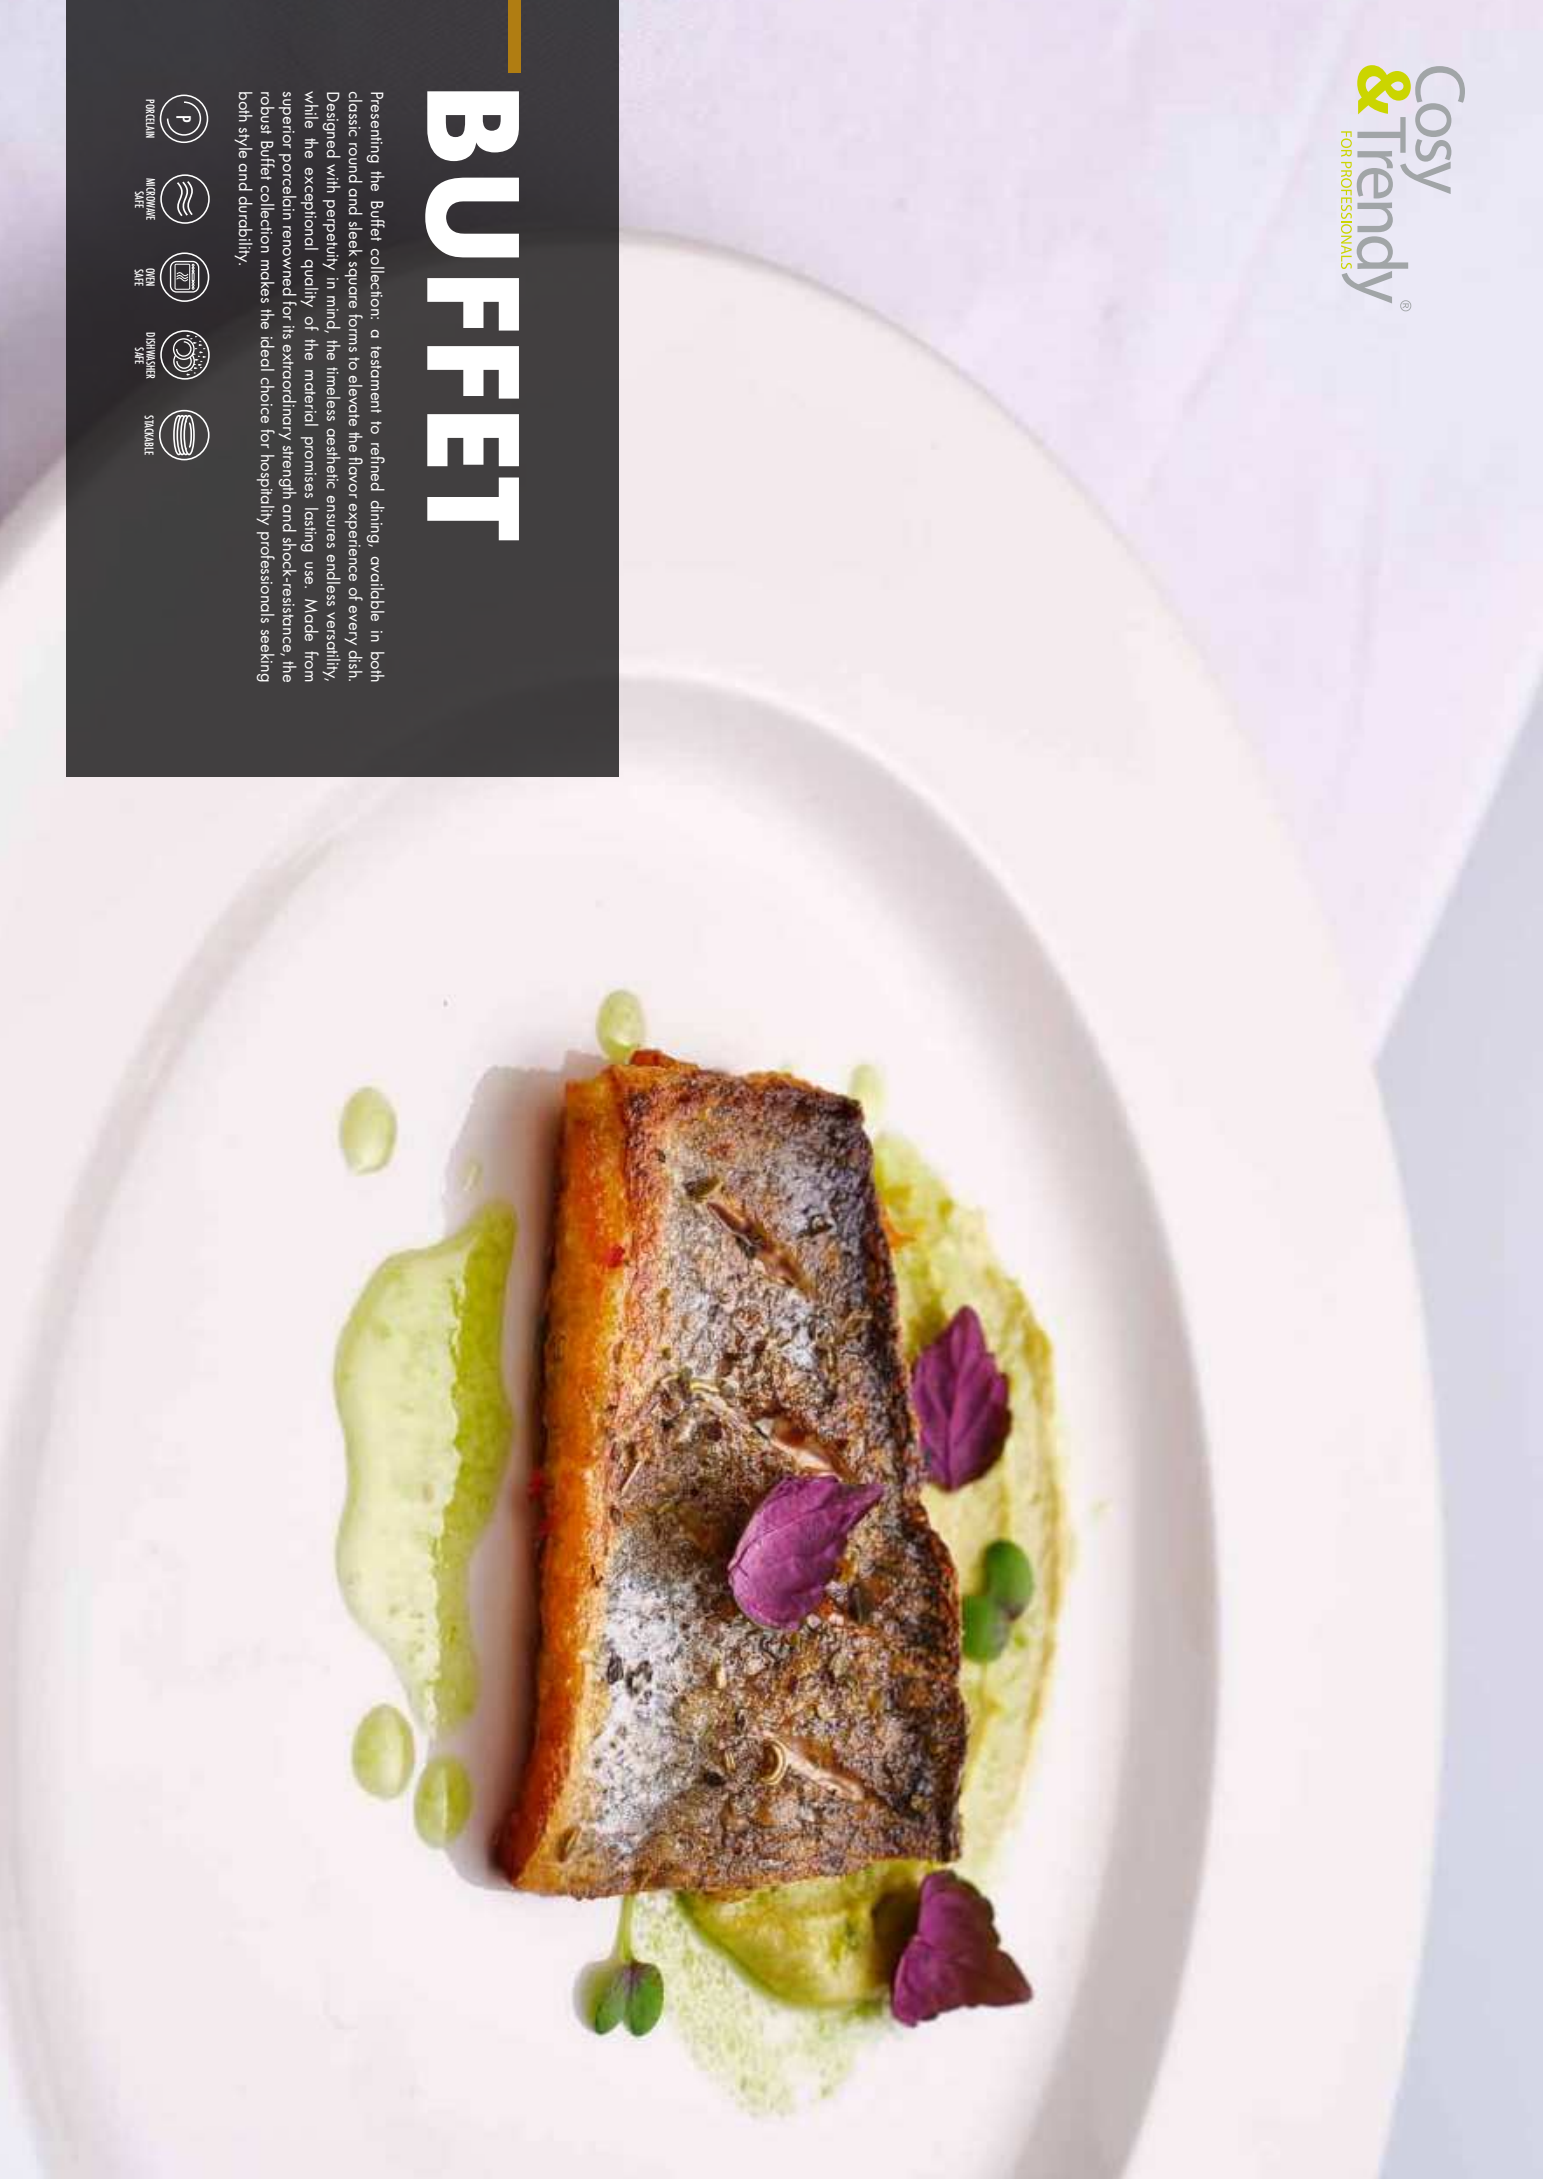

BUFFET

Presenting the Buffet collection: a testament to refined dining, available in both classic round and sleek square forms to elevate the flavor experience of every dish. Designed with perpetuity in mind, the timeless aesthetic ensures endless versatility, while the exceptional quality of the material promises lasting use. Made from superior porcelain renowned for its extraordinary strength and shock-resistance, the robust Buffet collection makes the ideal choice for hospitality professionals seeking both style and durability.

PORCELAIN

MICROWAVE
SAFE

DISHWASHER
SAFE

DISHWASHER
SAFE

STACKABLE