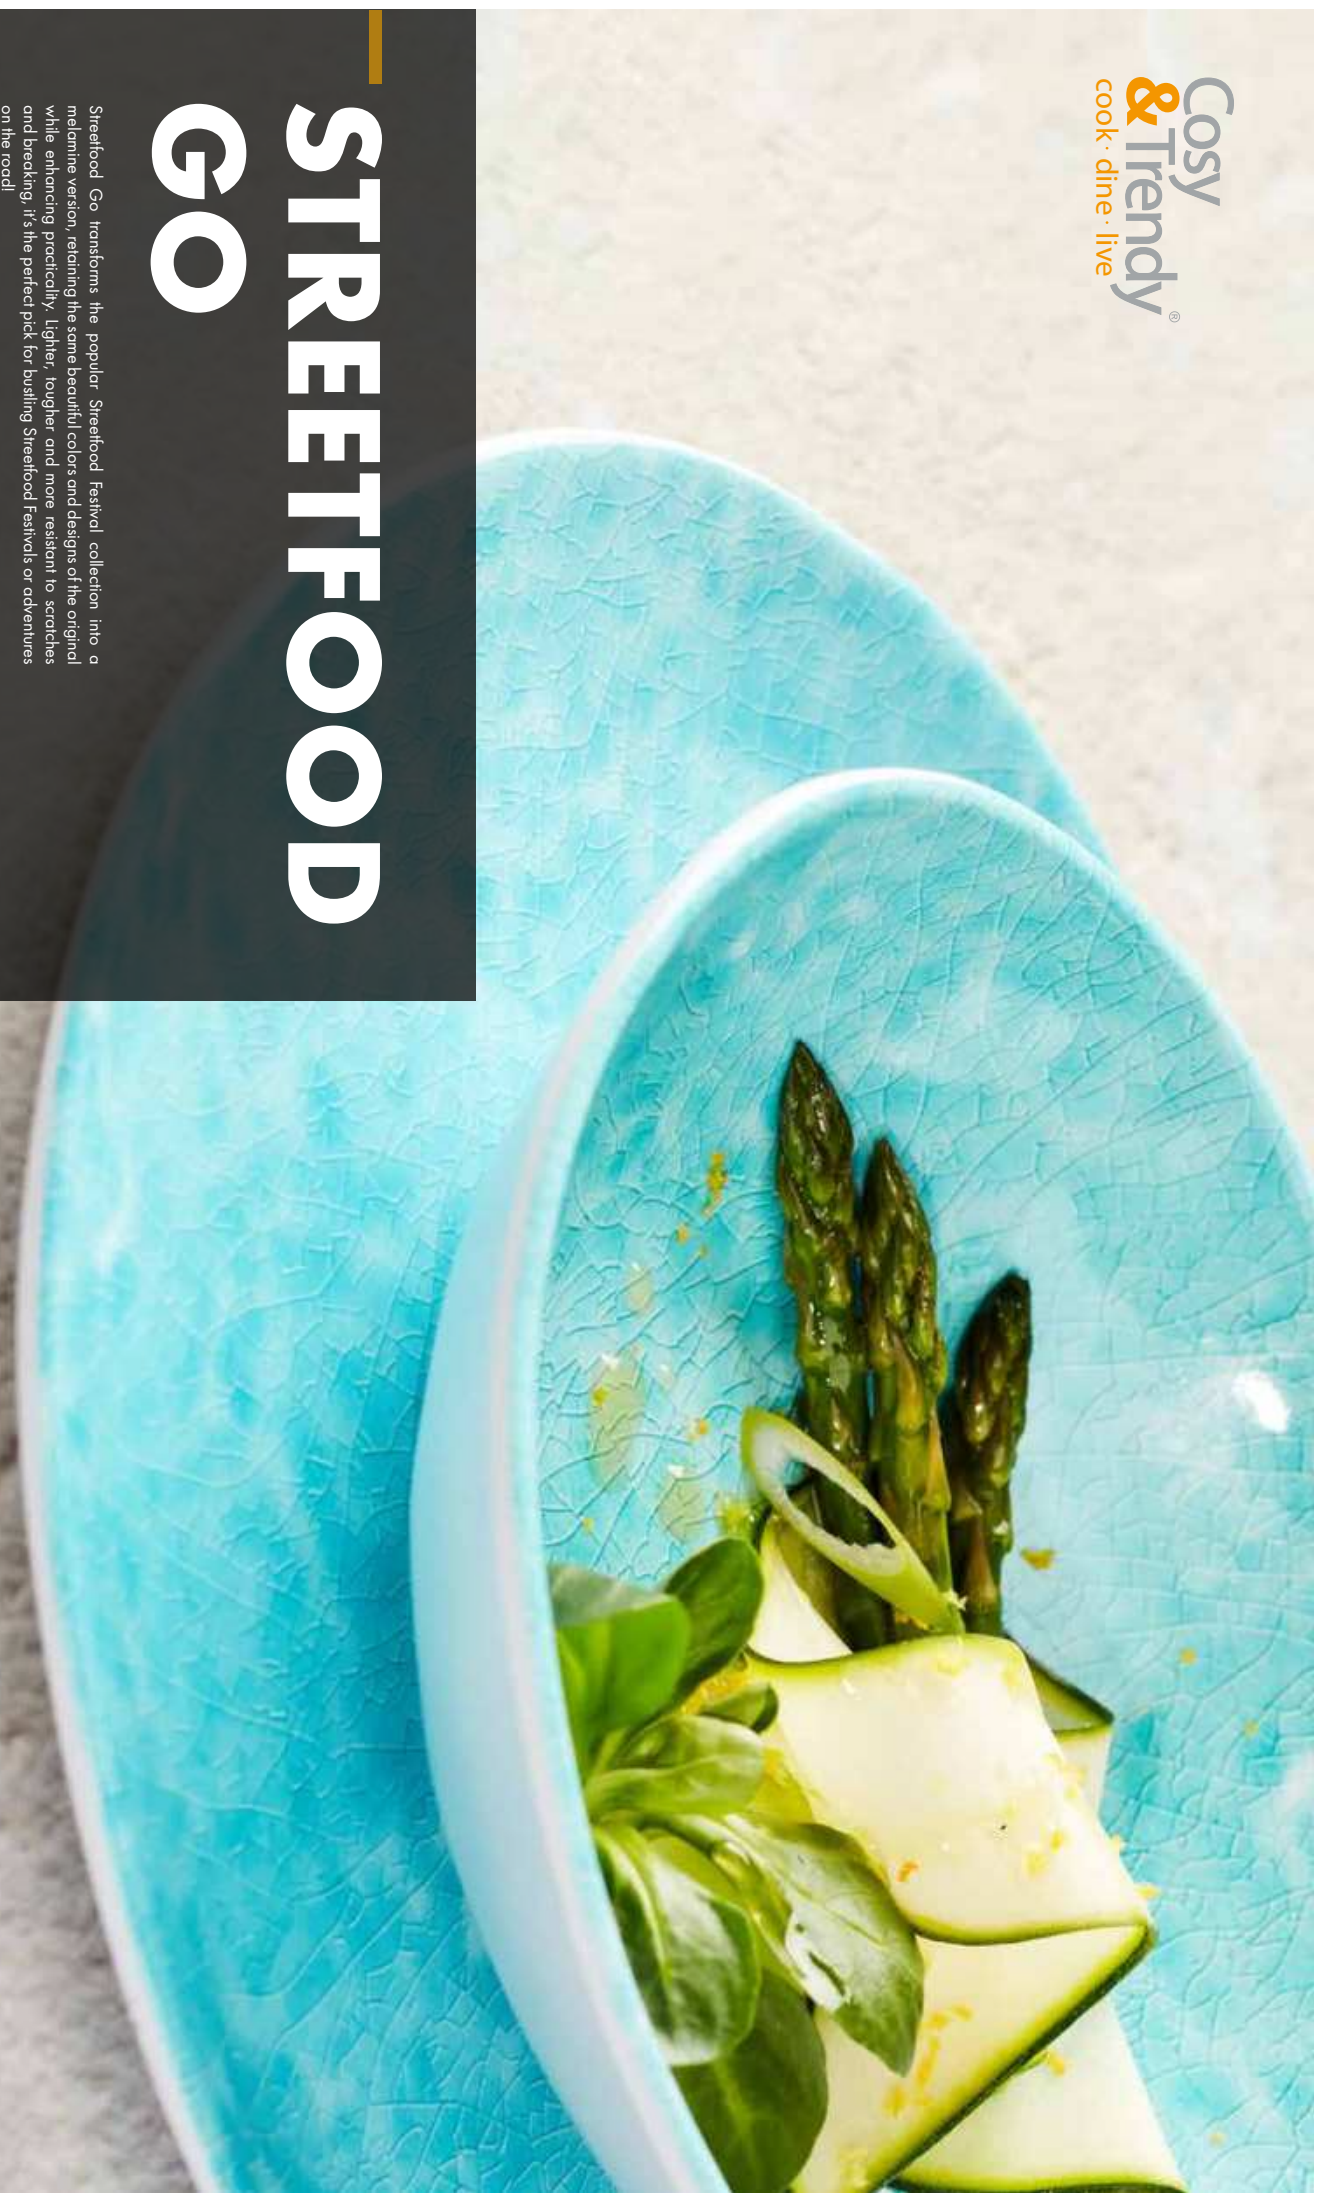

STREETFOOD GO

Streetfood Go transforms the popular Streetfood Festival collection into a melamine version, retaining the same beautiful colors and designs of the original while enhancing practicality. Lighter, tougher and more resistant to scratches and breaking, it's the perfect pick for bustling Streetfood Festivals or adventures on the road!

MELAMINE

STACKABLE