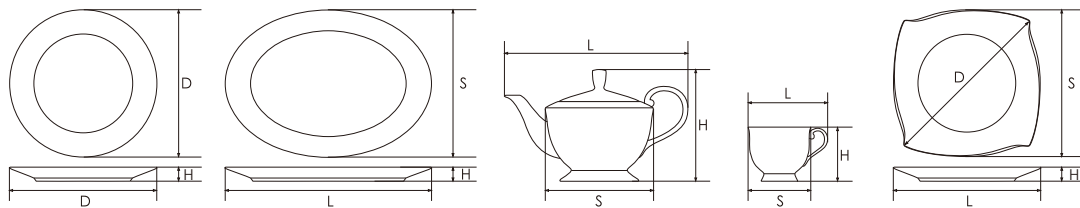

Other instructions

- Vases or interior items should be placed in a stable position.
- Please be careful not to scrape the surface too hard with a knife, as this will create scars (knife marks) on the surface that cannot be removed.
- Please do not place parts of the bone china without glaze in contact with vinegar for an extended period of time, as this will damage the body.

Note for special glazes

- Special glazes, such as reactive glazes, color glazes and matte glazes, are applied on some products.
- As the glazes are sprayed one by one, variations in color are to be expected, and each piece is subtly one of a kind. Please enjoy the uniqueness of the individual pieces.
- It will be more difficult to clean off the stain if you leave it for too long. Please try to clean immediately after use.
- For better storage, it is recommended to have a sheet of paper in between plates to prevent scratches caused by rubbing.

Please note

- Specification may change without prior notice.
- Dimensions in this catalogue may differ slightly from dimensions of actual product.
- Color and shape of the actual product may differ from the color and shape pictured in catalogue, due to printing limitations.

L: Long Length   H: Height
S: Short Length   D: Diameter
Mentioned capacity(cc)is full.